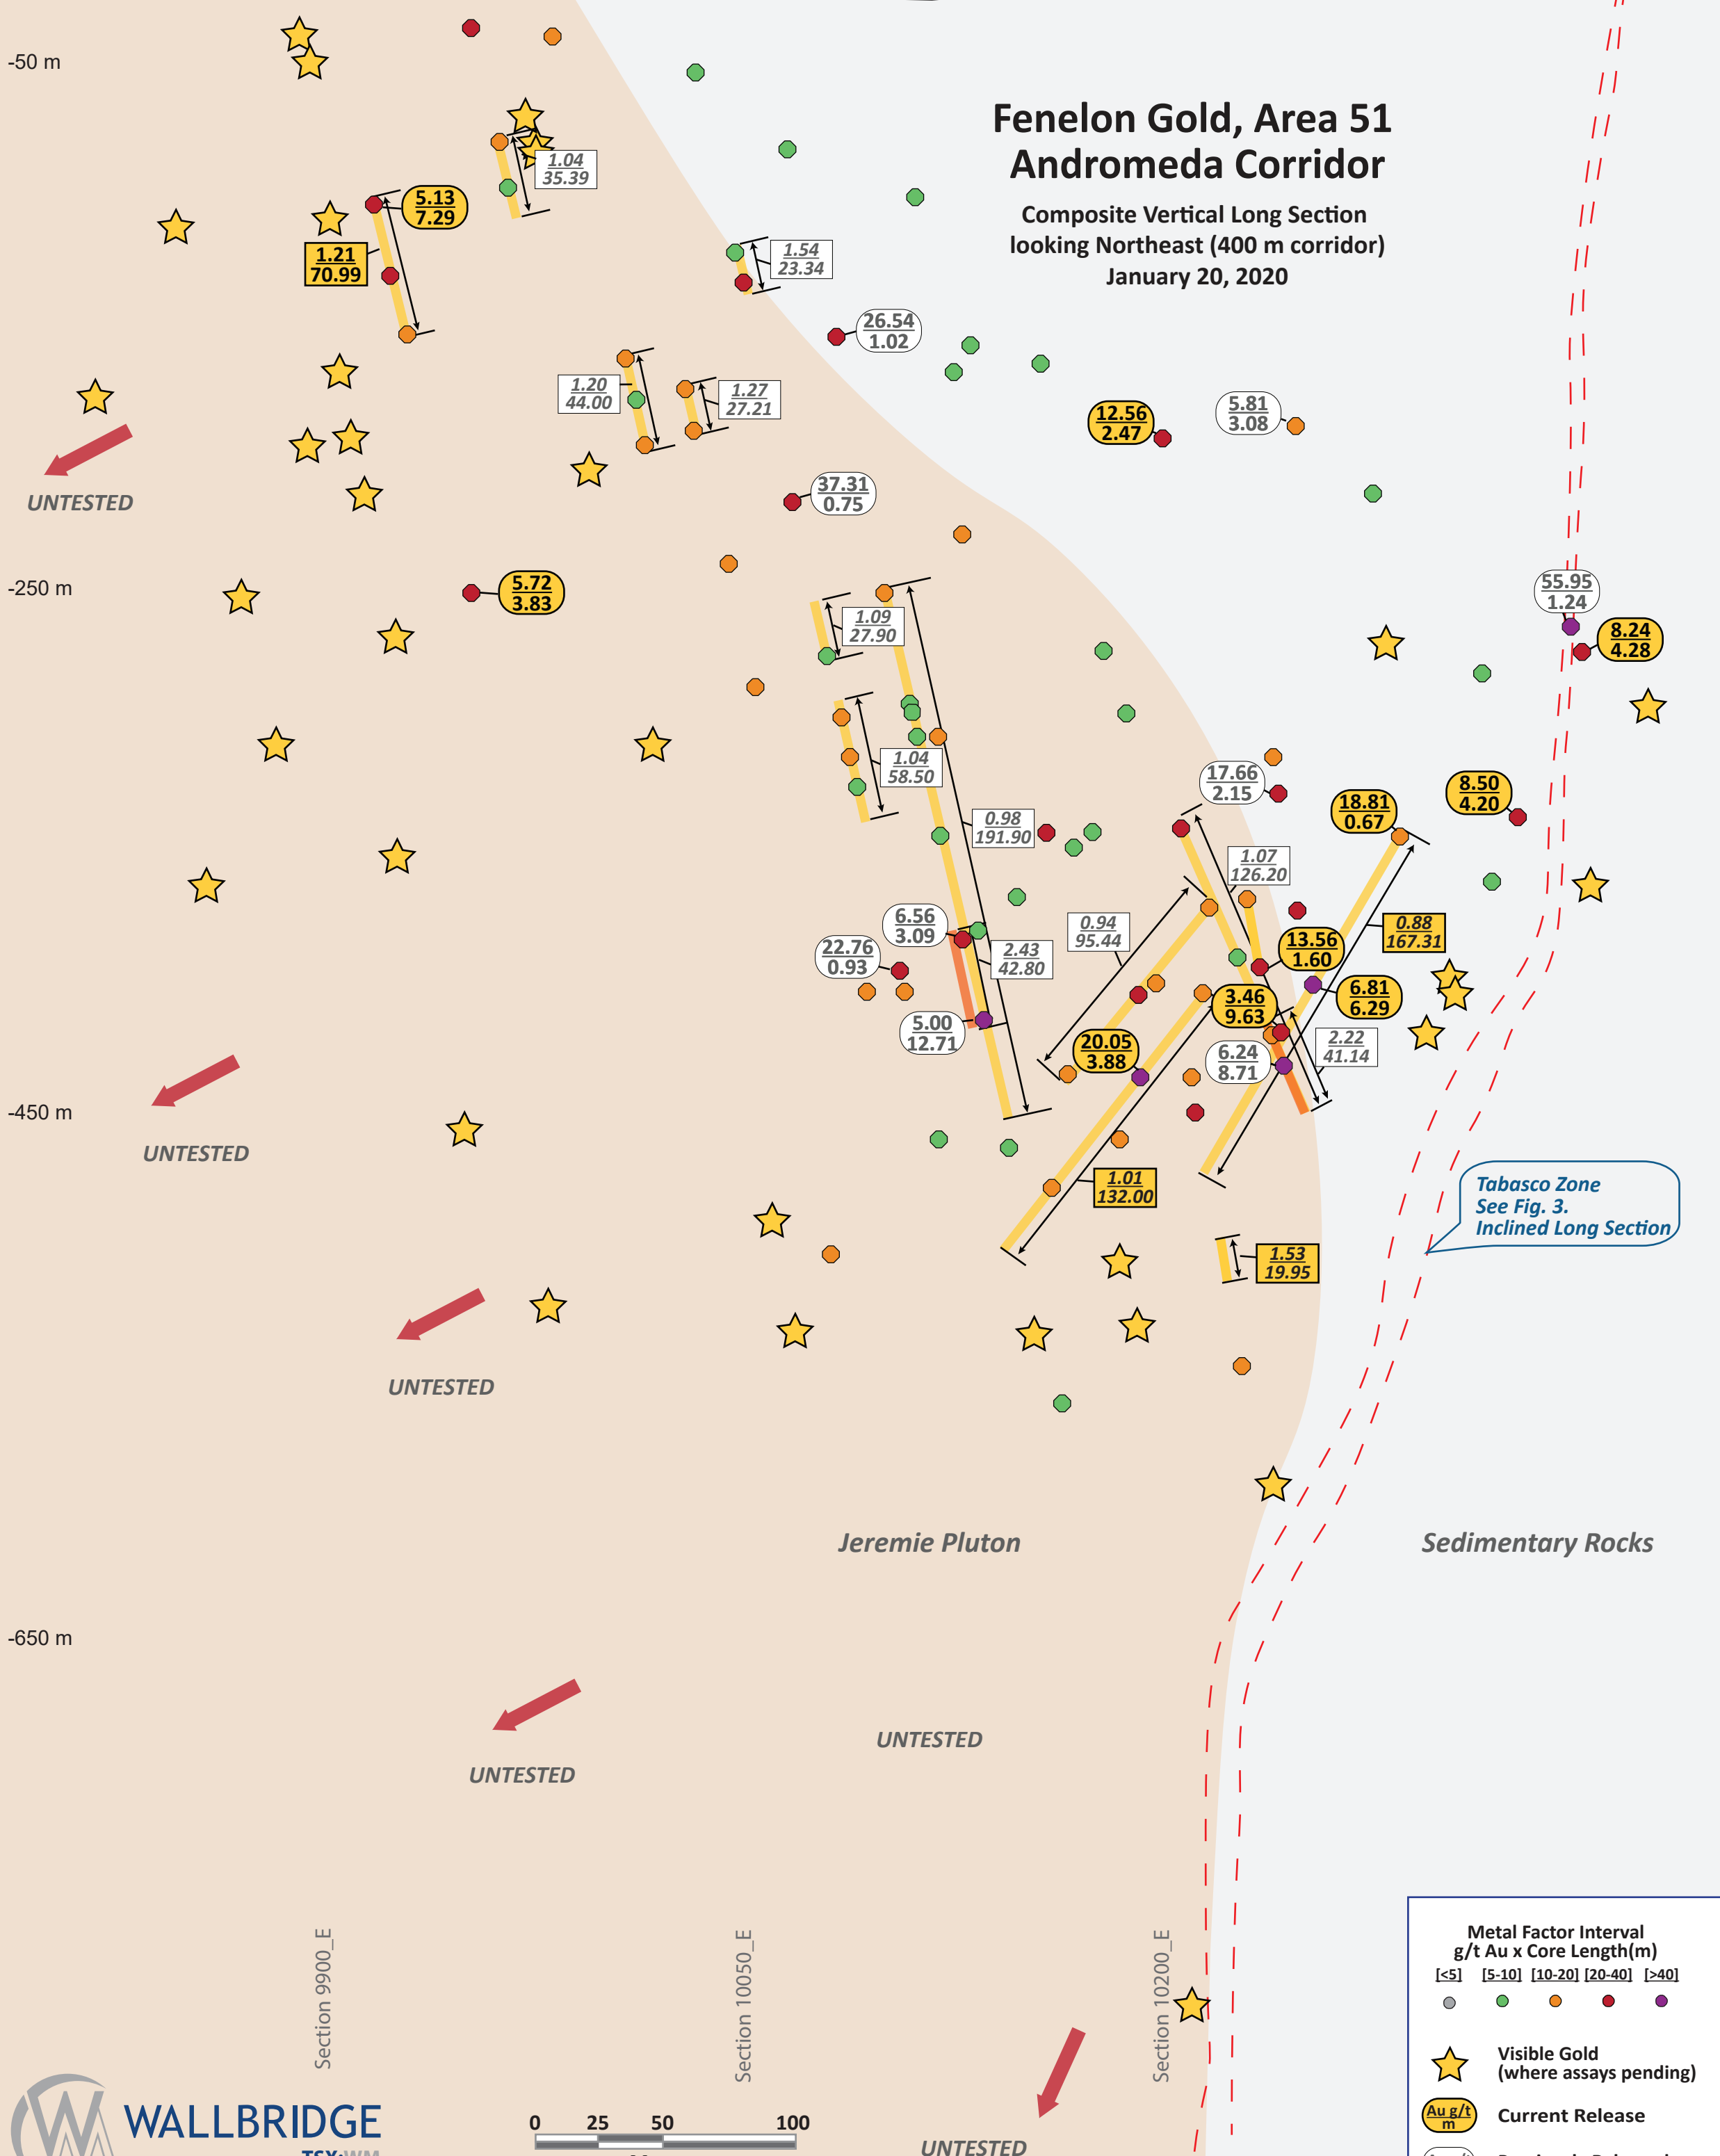

Fenelon Gold, Area 51 Andromeda Corridor

Composite Vertical Long Section
looking Northeast (400 m corridor)
January 20, 2020

Metal Factor Interval g/t Au x Core Length(m)				
<5]	[5-10]	[10-20]	[20-40]	>40]
●	●	●	●	●
★	Visible Gold (where assays pending)			
Ⓜ	Current Release			
Ⓜ	Previously Released			