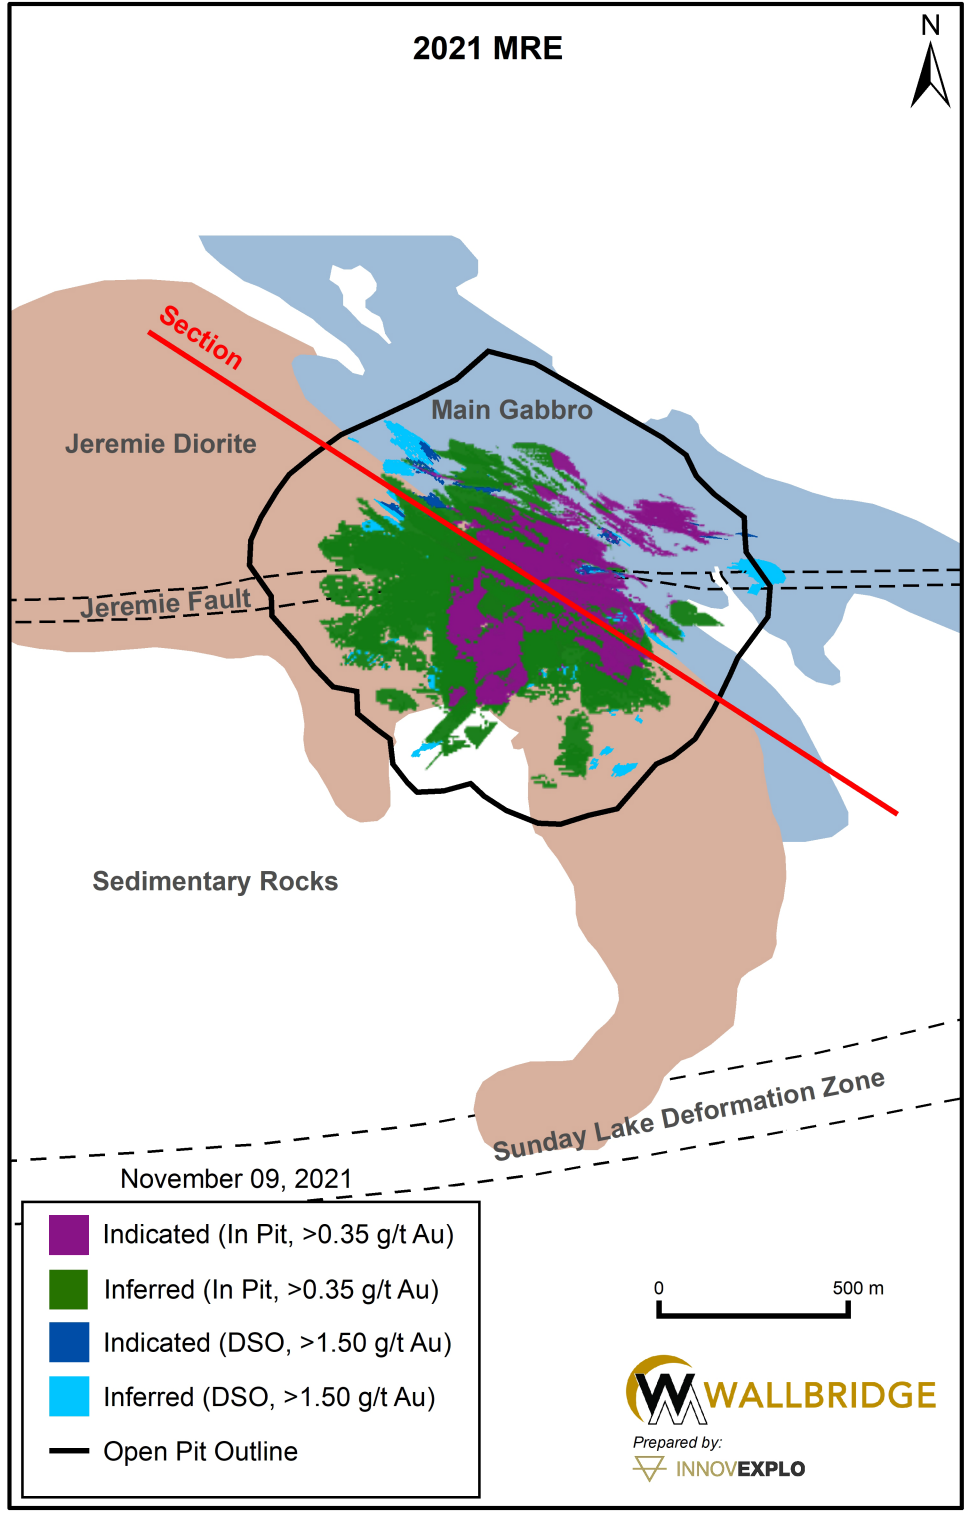

2023 MRE

- Indicated (In Pit, >0.45 g/t Au)
- Inferred (In Pit, >0.45 g/t Au)
- Indicated (DSO, >1.50 g/t Au)
- Inferred (DSO, >1.50 g/t Au)
- Open Pit Outline

0 500 m

2021 MRE

- Indicated (In Pit, >0.35 g/t Au)
- Inferred (In Pit, >0.35 g/t Au)
- Indicated (DSO, >1.50 g/t Au)
- Inferred (DSO, >1.50 g/t Au)
- Open Pit Outline

0 500 m