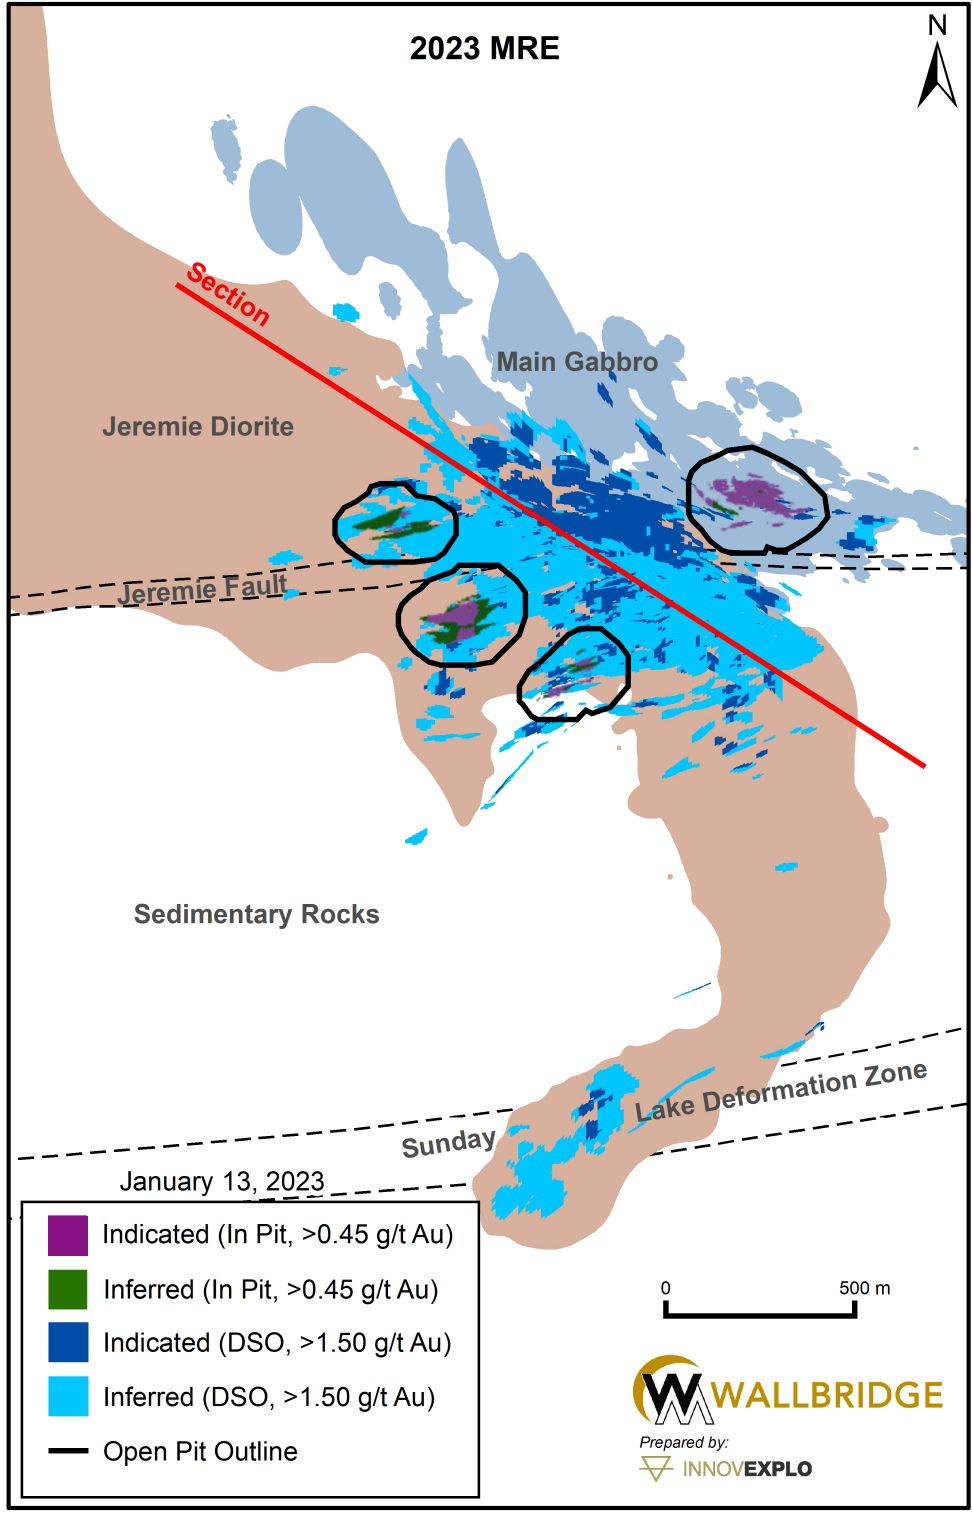

2023 MRE

- Indicated (In Pit, >0.45 g/t Au)
- Inferred (In Pit, >0.45 g/t Au)
- Indicated (DSO, >1.50 g/t Au)
- Inferred (DSO, >1.50 g/t Au)
- Open Pit Outline

0 500 m

2021 MRE

- Indicated (In Pit, >0.35 g/t Au)
- Inferred (In Pit, >0.35 g/t Au)
- Indicated (DSO, >1.50 g/t Au)
- Inferred (DSO, >1.50 g/t Au)
- Open Pit Outline

0 500 m