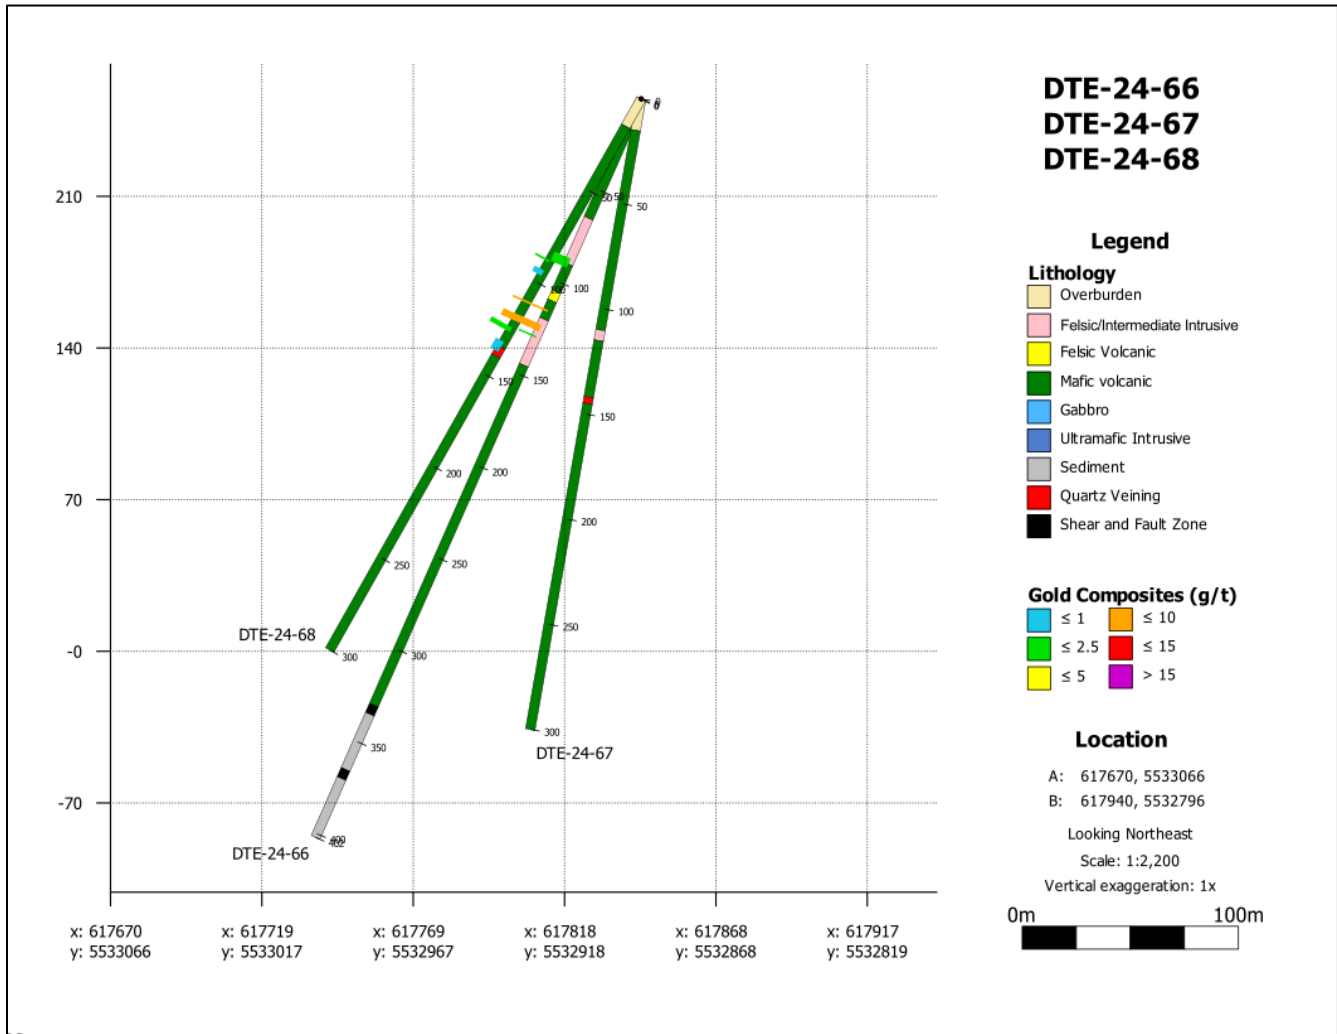

**Wallbridge Mining Detour – Fenelon Gold Trend Properties**

Wallbridge Mining - Detour East Property – Agnico Eagle Mines Option  
 2024 Drill Hole Locations

**Wallbridge Mining - Detour East Property – Agnico Eagle Mines Option**  
**Cross Section – Drill Holes DTE-24-64 & 65, DTE-18-42A**

**Wallbridge Mining - Detour East Property – Agnico Eagle Mines Option**  
**Cross Section – Drill Holes DTE-24-66, 67 & 68**