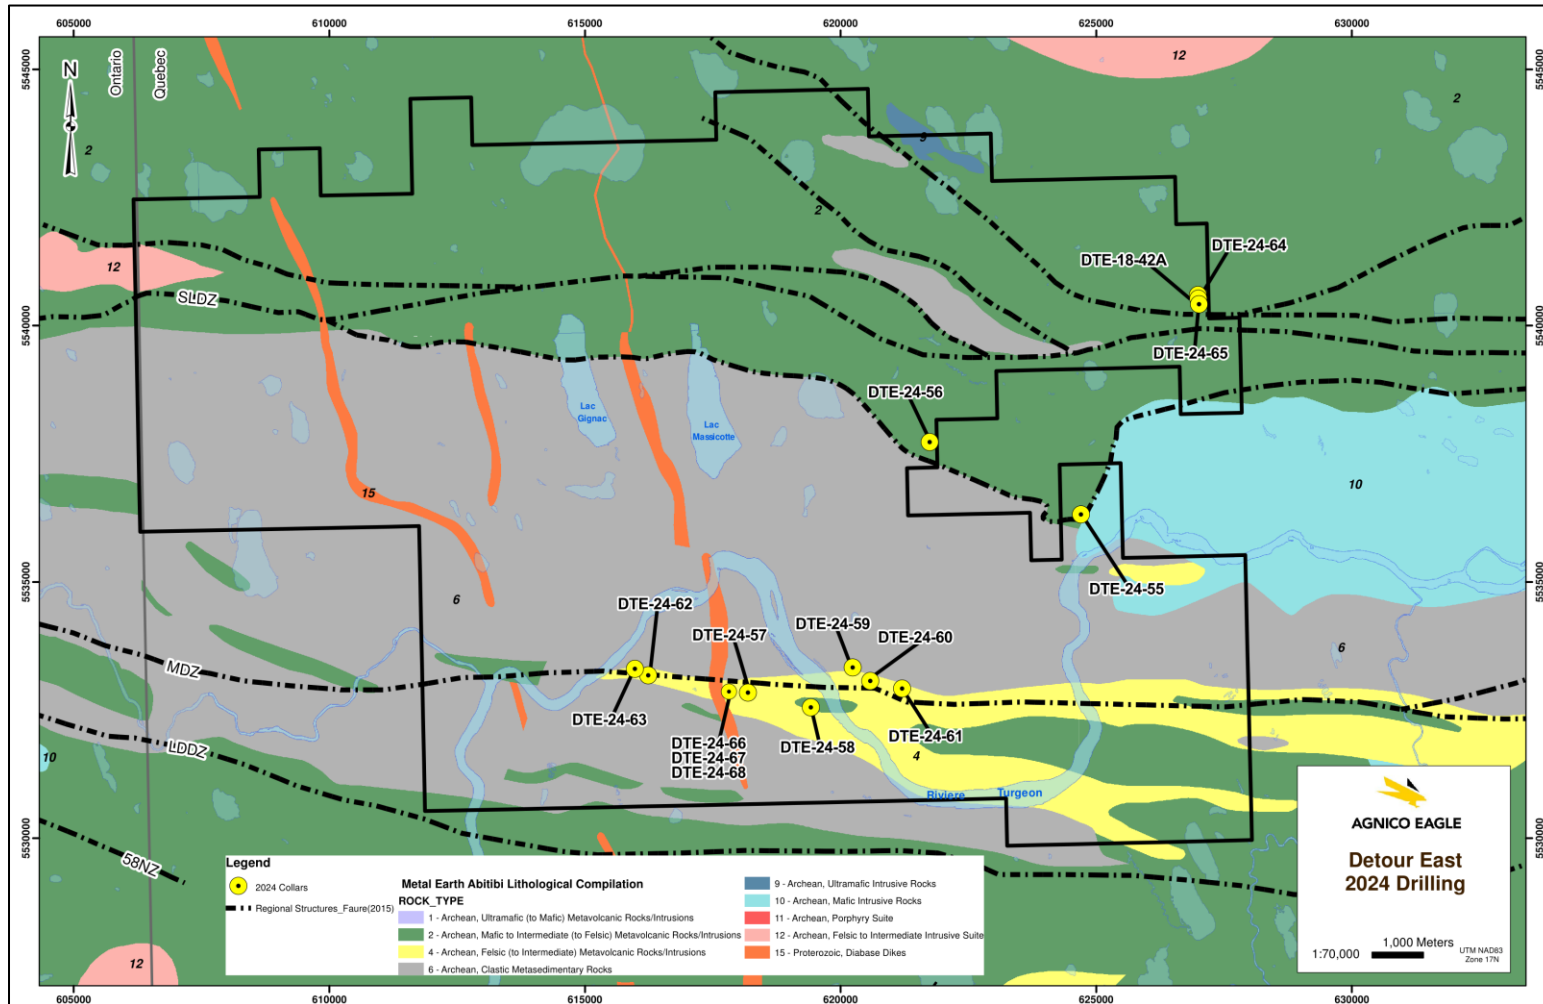

**Wallbridge Mining Detour – Fenelon Gold Trend Properties**

Wallbridge Mining - Detour East Property – Agnico Eagle Mines Option  
 2024 Drill Hole Locations

**Wallbridge Mining - Detour East Property – Agnico Eagle Mines Option**  
**Cross Section – Drill Holes DTE-24-64 & 65, DTE-18-42A**

**Wallbridge Mining - Detour East Property – Agnico Eagle Mines Option**  
**Cross Section – Drill Holes DTE-24-66, 67 & 68**