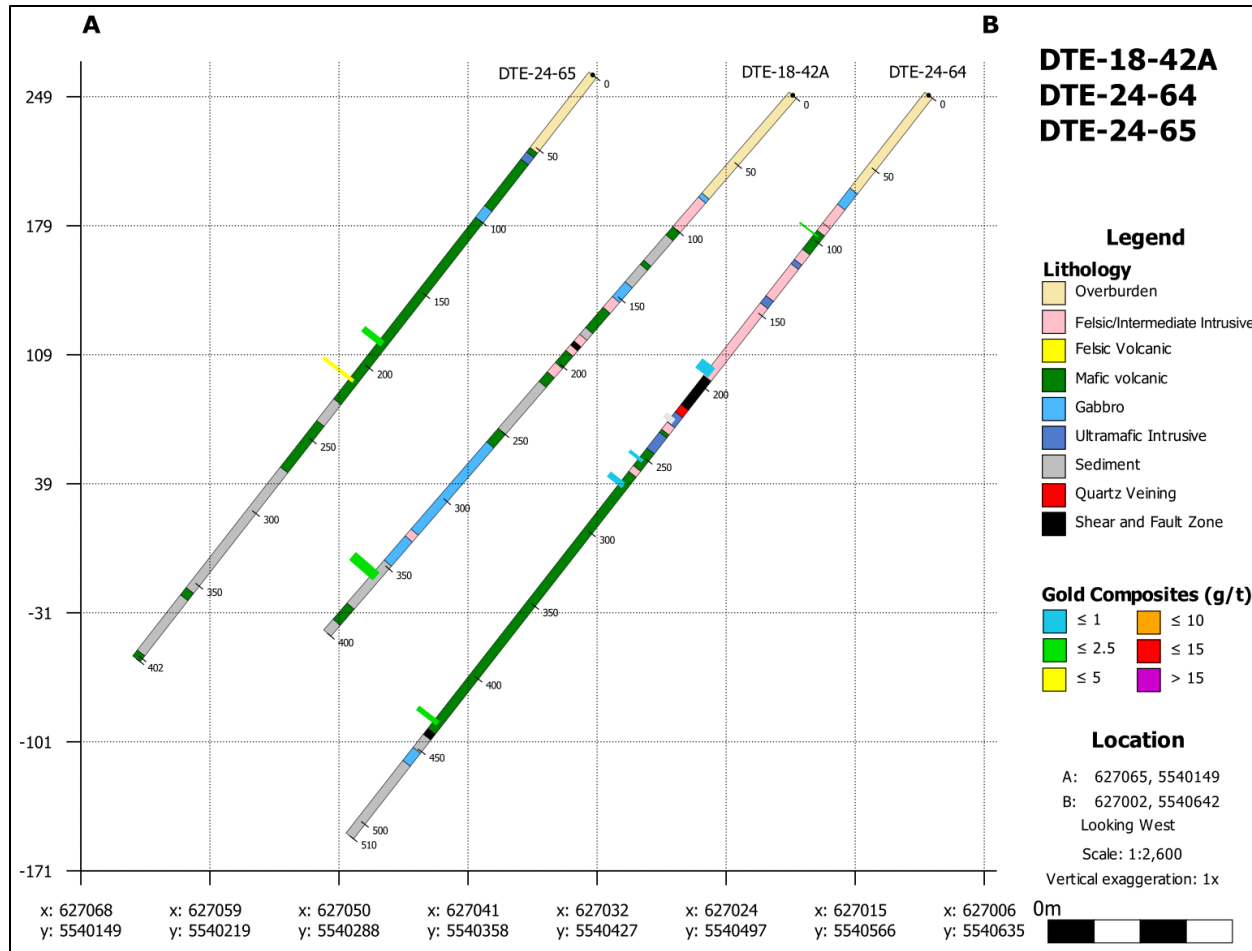

**Wallbridge Mining Detour – Fenelon Gold Trend Properties**

Wallbridge Mining - Detour East Property – Agnico Eagle Mines Option  
 2024 Drill Hole Locations

**Wallbridge Mining - Detour East Property – Agnico Eagle Mines Option**  
**Cross Section – Drill Holes DTE-24-64 & 65, DTE-18-42A**

**Wallbridge Mining - Detour East Property – Agnico Eagle Mines Option**  
**Cross Section – Drill Holes DTE-24-66, 67 & 68**